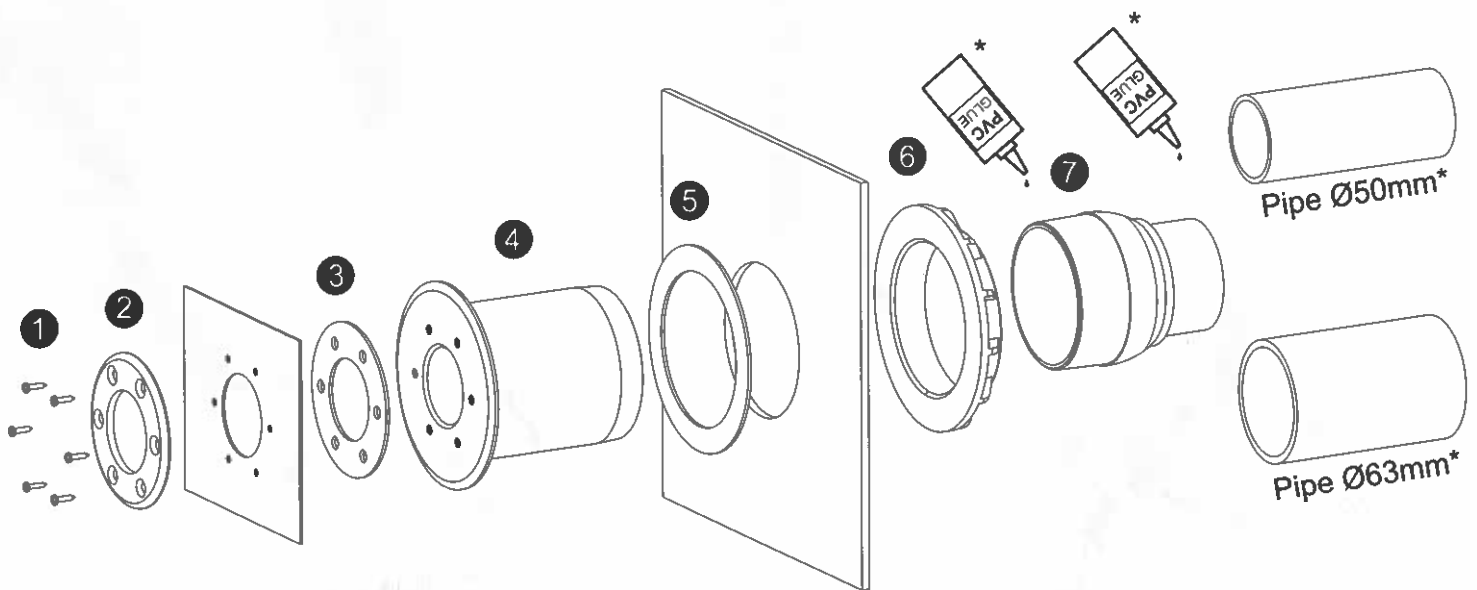

# PZA-WTM-G

1. Screws (6)
2. Liner ring
3. Silicone gasket liner
4. Thinwall wall conduit
5. Silicone gasket wall
6. Thinwall fixer nut
7. Tail piece

(\* ) Pipes and glue not included

402-0008-190730