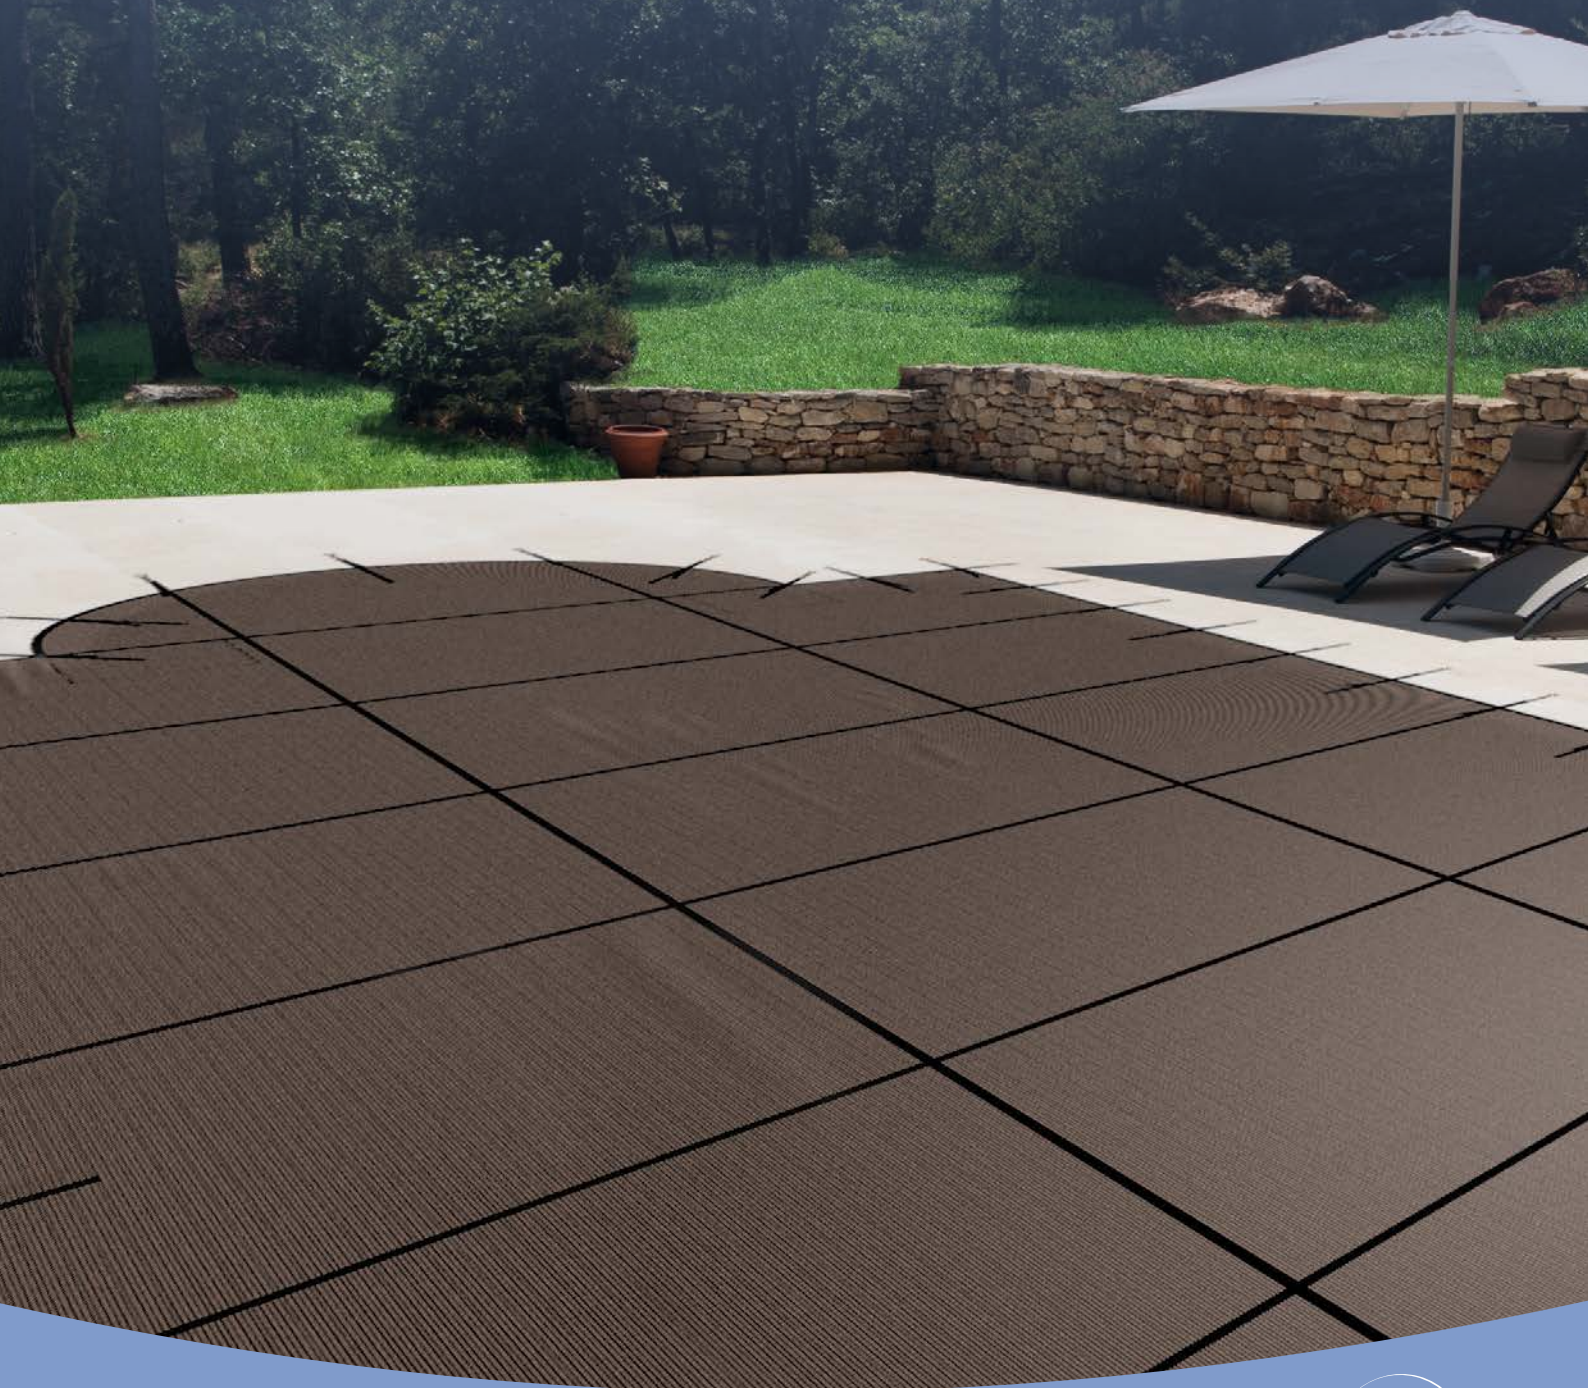

# Grille Extrem.

THE STRONG AND LIGHTWEIGHT MESH COVER  
FOR EASY INSTALLATION

5-year\*

production and material guarantee

SIMPLICITY

# Lightweight, strong and functional.

Designed and manufactured in compliance with the NF P 90-308 standard, Grille Extrem puts all the quality of its workmanship at the service of your comfort.

## Mesh winterisation and safety cover

Green/Black

Blue/Black

Grey/Black

Sable/Black

Ideal for special shapes

Filtering cover

**Filtering:** prevents water pockets from forming and protects from dirt. Suitable for heavy rain and recommended for snowy or windy areas.

**Compliant with standard**

NF P 90-308.

**Range of application**

6.80 x 14.80 m (mesh dimensions).

**Fabric**

Recyclable polypropylene mesh.

**Weight**

180 g/m<sup>2</sup>.