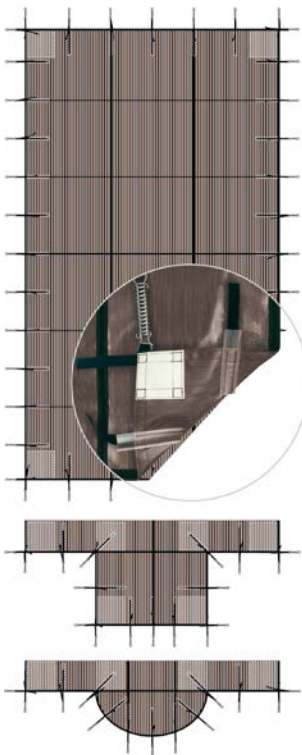

## Mesh winterisation and safety cover

Green/Black

Blue/Black

Grey/Black

Sable/Black

Ideal for special shapes

Filtering cover

**Filtering:** prevents water pockets from forming and protects from dirt. Suitable for heavy rain and recommended for snowy or windy areas.

**Perfect tension:** its spring-fixing system gives it unbeatable tension quality.

**Fastening:** with fixing pins.

**Strength:** the strap grid reinforcements make it very strong.

**PVC reinforcement:** limits wear and tear and protects the mesh at the inside corners of the stairs and cover.

**Protection from rubbing** on the coping, thanks to the crystal reinforcements placed along the straps under the cover.

**Effortless handling:** its low weight per m<sup>2</sup> is a genuine plus when installing or removing it.

**Compliant with standard**

NF P 90-308.

**Range of application**

6.80 x 14.80 m (mesh dimensions).

**Fabric**

Recyclable polypropylene mesh.

**Weight**

180 g/m<sup>2</sup>.