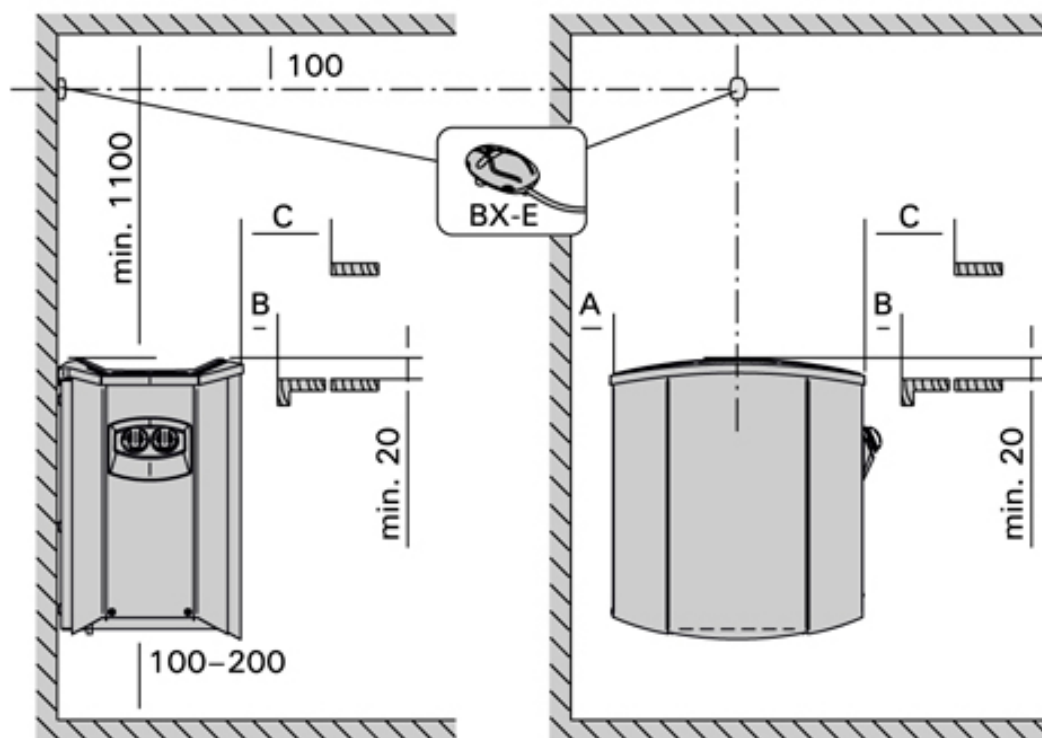

## VEGA LUX E

Model Vega Lux E	52-270045	52-270060	52-270080	52-270090
Output kW	4,5	6	8	9
Sauna room min. size m <sup>3</sup>	3	5	7	8
Sauna room max. size m <sup>3</sup>	6	8	12	14
Sauna room min. height cm	190	190	190	190
Stone space max. Kg	25	25	25	25
Vega heater width in mm	470	470	470	470
Vega heater height in mm	510	510	510	510
Vega heater depth in mm	340	340	340	340
Weight in Kg	11	11	11	11
Power supply/voltage	400V3N	400V3N	400V3N	400V3N
Connection cables minimum mm <sup>2</sup>	5x1,5	5x1,5	5x2,5	5x2,5
Fuse amp	10	10	16	16
Control panel - choose between:	54-150400	54-150400	54-150400	54-150400
	54-150401	54-150401	54-150401	54-150401
	52-800230	52-800230	52-800230	52-800230
Safety distance A in mm	35	50	100	120
Safety distance B in mm	20	30	30	40
Safety distance C in mm	35	50	80	90
Safety distance to ceiling in mm	1100	1100	1100	1100
Safety distance to floor in mm	100-200	100-200	100-200	100-200