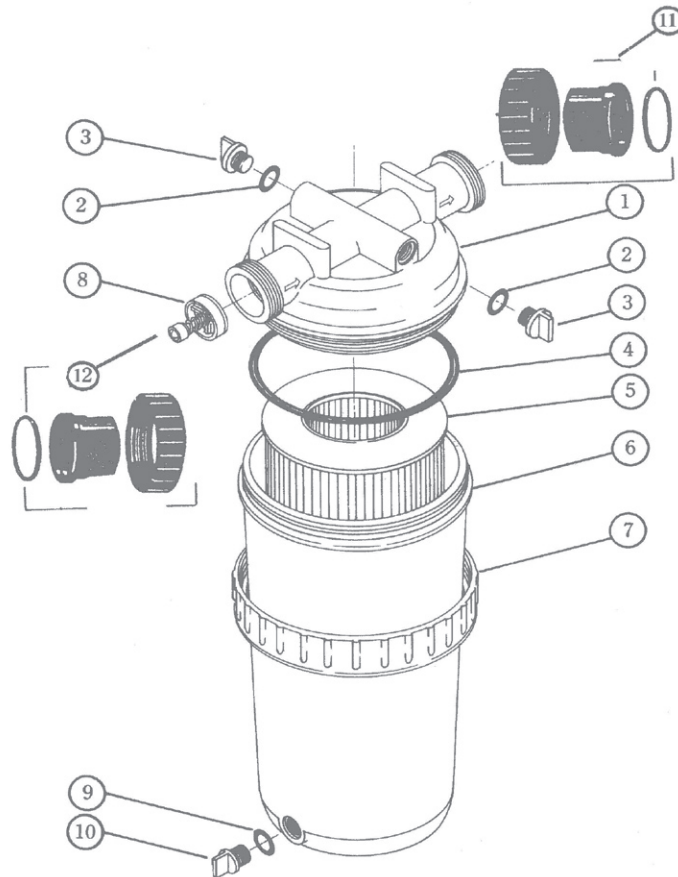

CARTRIDGE FILTERS

INLINE CARTRIDGE FILTER

Cartridge Sonfarrel™ filter. The filter is equipped with by-pass.
Max water temperature 45° C. Max water pressure 1,8 bar.

Size	
Filter area m ² / sq.ft	2,3 / 25
Max flow m ³	6
Pipe connection	50 mm
Measurement	
Height mm	410
Diameter mm	190

Sonfarrel® Cartridge filter spare parts	
Part number	Spare part number
01. Filter head	49-302010
02. O-ring	49-302020
03. Plug ½"	49-302030
04. O-ring.	49-302040
05. Filter 12½" (25 sqft.)	48-102025
05. Filter 15" (27,5 sqft.)	48-102027
06. Cannister 12½"	49-302060
06. Cannister 15 ½"	49-302061
07. Lock ring for cannister	49-302070
08. By-pass valve	49-302090
09. O-ring for drain plug	49-302100
10. Drain plug ¼"	49-302110
11. Complete adaptor kit 50 mm	49-302130
12. Complete adaptor kit 50 mm	41-170235