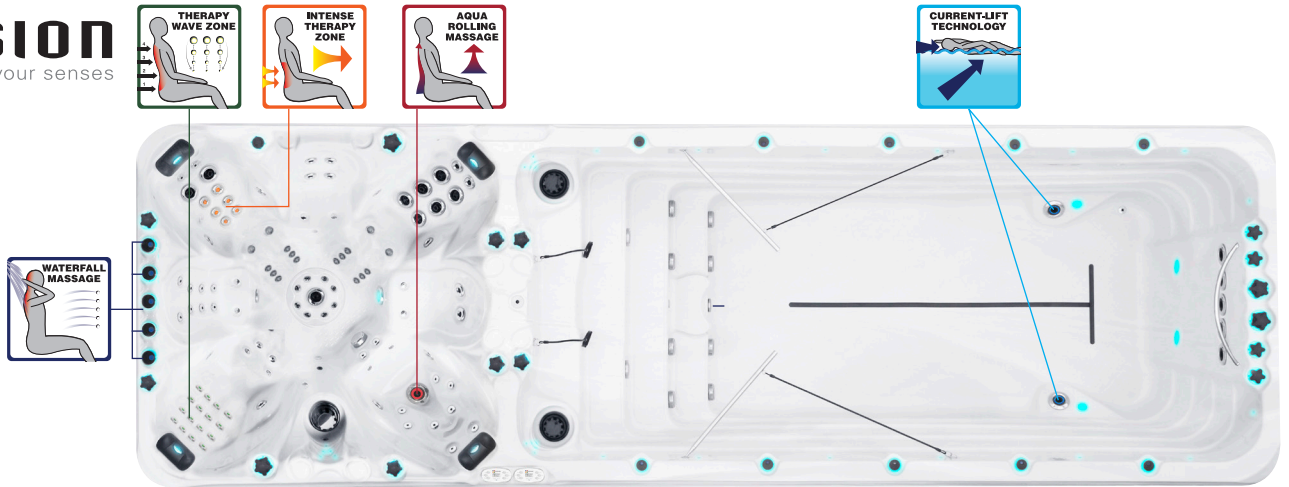

VITALITY

PASSION SPAS SPORT- EN FITNESS COLLECTION

passion
spas | love your senses

SPECIFICATIONS/GENERAL

Dimensions L x W x H.....	708 x 225 x 126 cm
Number of Seats.....	8
Capacity in Liter.....	13000
Dry Weight in kg.....	1600
Full Weight in kg.....	14600
Shell Material.....	Aristech® Acrylic with Vinylester and Polyester
Synthetic Maintenance Free Cabinet.....	Standard
Removable Side Panels.....	8
Durable Support System.....	Synthetic
Everlast™ Full Floor Support Material.....	Polyester
High Density Urethane Insulation.....	Standard
Cup Holders.....	8

WATER SYSTEM

Total jets.....	70
Air Injector Jets.....	??
Air Control Valve.....	??
Filters / Surface.....	(2) 50 Square Feet
Top Access Skim Filter.....	High-Volume Vortex Skimmer
Floor Drain.....	1
External Drain.....	1
Hi Flow Suctions.....	4
Water Diverter Valve.....	??
6" Aqua Rolling Massage Jet.....	1
5" Massage Jets, Directional, Rotational and Pulsational.....	??
3" Directional Jets.....	??
2" Directional Jets.....	??
Ozone Jets.....	1

SPECIAL FEATURES

Soft Air Massage System.....	Standard
Molded Headrest Soft Pillows with LED Light.....	4
StarBrite Interior LED Light System.....	Standard
Exterior Corner LED Lighting.....	Standard
Aromatherapy System.....	Standard
Ozone Sanitation System.....	Standard
UV Synergy System.....	Standard
Ultra Efficient Dual-Wrap Cabinet Insulation.....	Standard
5/4 Ultra Efficient Walk-On Cover.....	Optional

ELECTRICAL SYSTEM

Voltage.....	230/380 V
Amperage.....	20 Amp - 380V / 60 Amp - 230 V
Full Flow Electric Heater.....	3 kw
Control System.....	Balboa GS523DZ
Light (18 x Multi Color LED).....	Standard
Electronic Topside Control.....	Balboa TP600