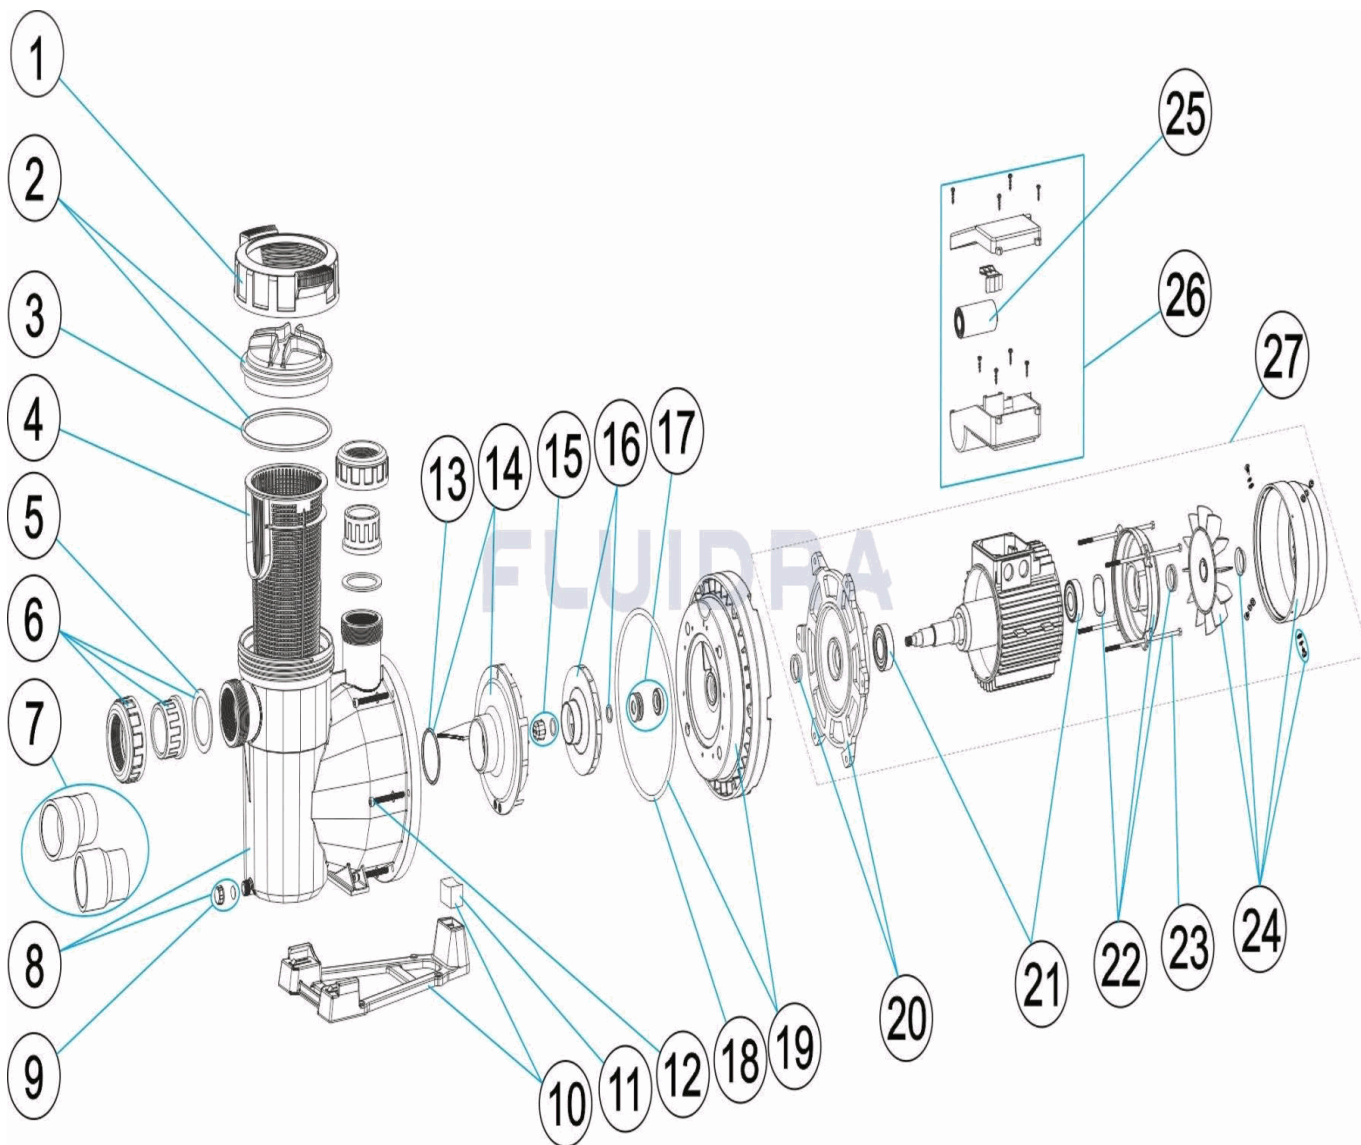

CODE **65557, 65558, 65560, 65561, 65562, 65563, 65564, 65565, 65566, 65567, 65569, 65570**

DESCRIPTION: **VICTORIA PLUS SILENT PUMP**

ENGLISH

POS	CODE	DESCRIPTION	QUANTITY	POS	CODE	DESCRIPTION	QUANTITY
1	4405010585	PRE-FILTER COVER NUT		11	* 4405010113	PUMP BASE FITTINGS 1,5 HP - 3 HP	
2	4405010702	PRE-FILTER COVER		11	* 4405010180	PUMP BASE FITTINGS 3 HP II	
3	4405010178	O' RING D 151,7X6,99		12	4405010590	BODY FIXING SCREW	
4	4405010105	PRE-FILTER BASKET		13	4405010161	O' RING D. 56,7X3,5	
5	4405010179	INLET GASKET 72X55X2,5		14	* 4405010115	DIFFUSEUR <=0,75 HP	
6	* 4405010106	UNION FITTINGS <= 1 HP		14	* 4405010116	DIFFUSOR 1 HP - 2 HP	
6	* 4405010107	UNION FITTINGS 1,5 HP - 2,5 HP		14	* 4405010117	DIFFUSOR 2,5 - 3 HP	
7	* 4405010717	UNION FITTINGS 3 HP		15	* 4405010134	IMPELLER COVER M8 LEFT	
8	4405010586	PUMP HOUSING		16	* 4405010591	IMPELLER ½ (II) HP	
9	4405010587	DRAIN PLUG		16	* 4405010667	IMPELLER ½ (II) HP 60 HZ	
10	* 4405010588	PUMP BASE		16	* 4405010592	IMPELLER ½ (III) HP	
10	* 4405010492	PUMP BASE		16	* 4405010668	IMPELLER ½ (III) HP 60 HZ	
10	* 4405010589	PUMP BASE		16	* 4405010593	IMPELLER ¾ (II) HP	